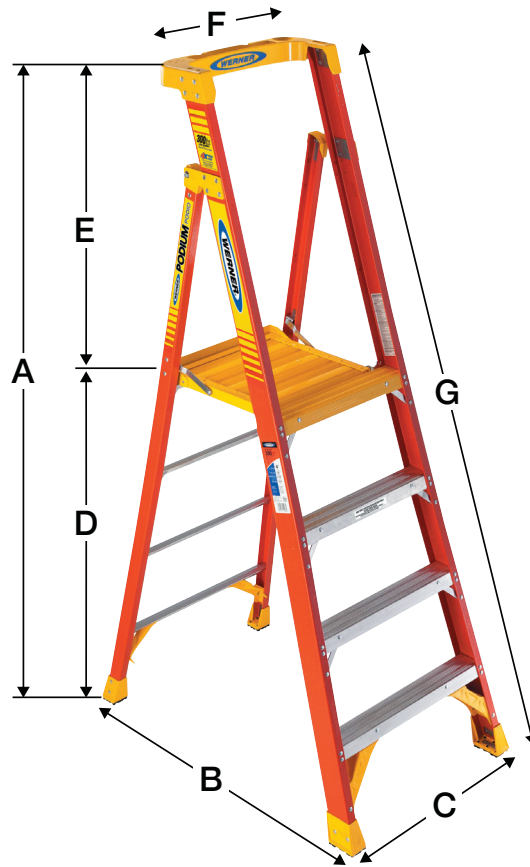

PD6200 SERIES

PODIUM

300lb

LOAD CAPACITY

Type 1A Duty Rating

Combined Weight of User and Materials

- Fully braced steps
- Built-in toe guard
- Ideal for fixed heights

**NON-CONDUCTIVE SIDE RAILS
FOR WORKING NEAR ELECTRICITY**

Model Shown
PD6204

PRODUCT DIMENSIONS

MODEL NO.	SIZE	HEIGHT A	SPREAD B	WIDTH C	PLATFORM HEIGHT D	RAIL HEIGHT E	TOP WIDTH F	OVERALL LENGTH G	WEIGHT
PD6202	2ft	58.5in	31.3in	24in	23.2in	34.5in	19.25in	63in	20lbs
PD6203	3ft	69.5in	37in	26in	35in	34.5in	19.25in	75in	21lbs
PD6204	4ft	80.4in	43.25in	27.75in	46.5in	34.5in	19.25in	88in	26.5lbs
PD6205	5ft	92.5in	48.5in	29.25in	58in	34.5in	19.25in	98in	32.5lbs
PD6206	6ft	104in	56in	31.5in	69.25in	34.5in	19.25in	111in	32.5lbs
PD6207	7ft	115in	62.5in	33in	81in	34.5in	19.25in	123in	38lbs
PD6208	8ft	126.5in	68in	34.5in	92in	34.5in	19.25in	134.5in	44.5lbs
PD6210	10ft	149.5in	81in	38.5in	115in	34.5in	19.25in	158in	55.5lbs
PD6212	12ft	172.5in	92in	41in	138in	34.5in	19.25in	182in	66.5lbs

PD6200 SERIES

300lb

LOAD CAPACITY

Type 1A Duty Rating

Combined Weight of User and Materials

- LOCKTOP™ guard rail with lock-in accessory system
- Podium platform with toe guard
- Double riveted slip-resistant steps
- EDGE360™ bracing
- Fully braced steps
- Safe extra-wide base

LOCKTOP™ guard rail with lock-in accessories

4 rivets attach top to each front rail

Podium platform with toe guard

Double riveted steps

Full set of rear horizontals

Slip-resistant Traction-Tred® Steps

Wide stance for stability